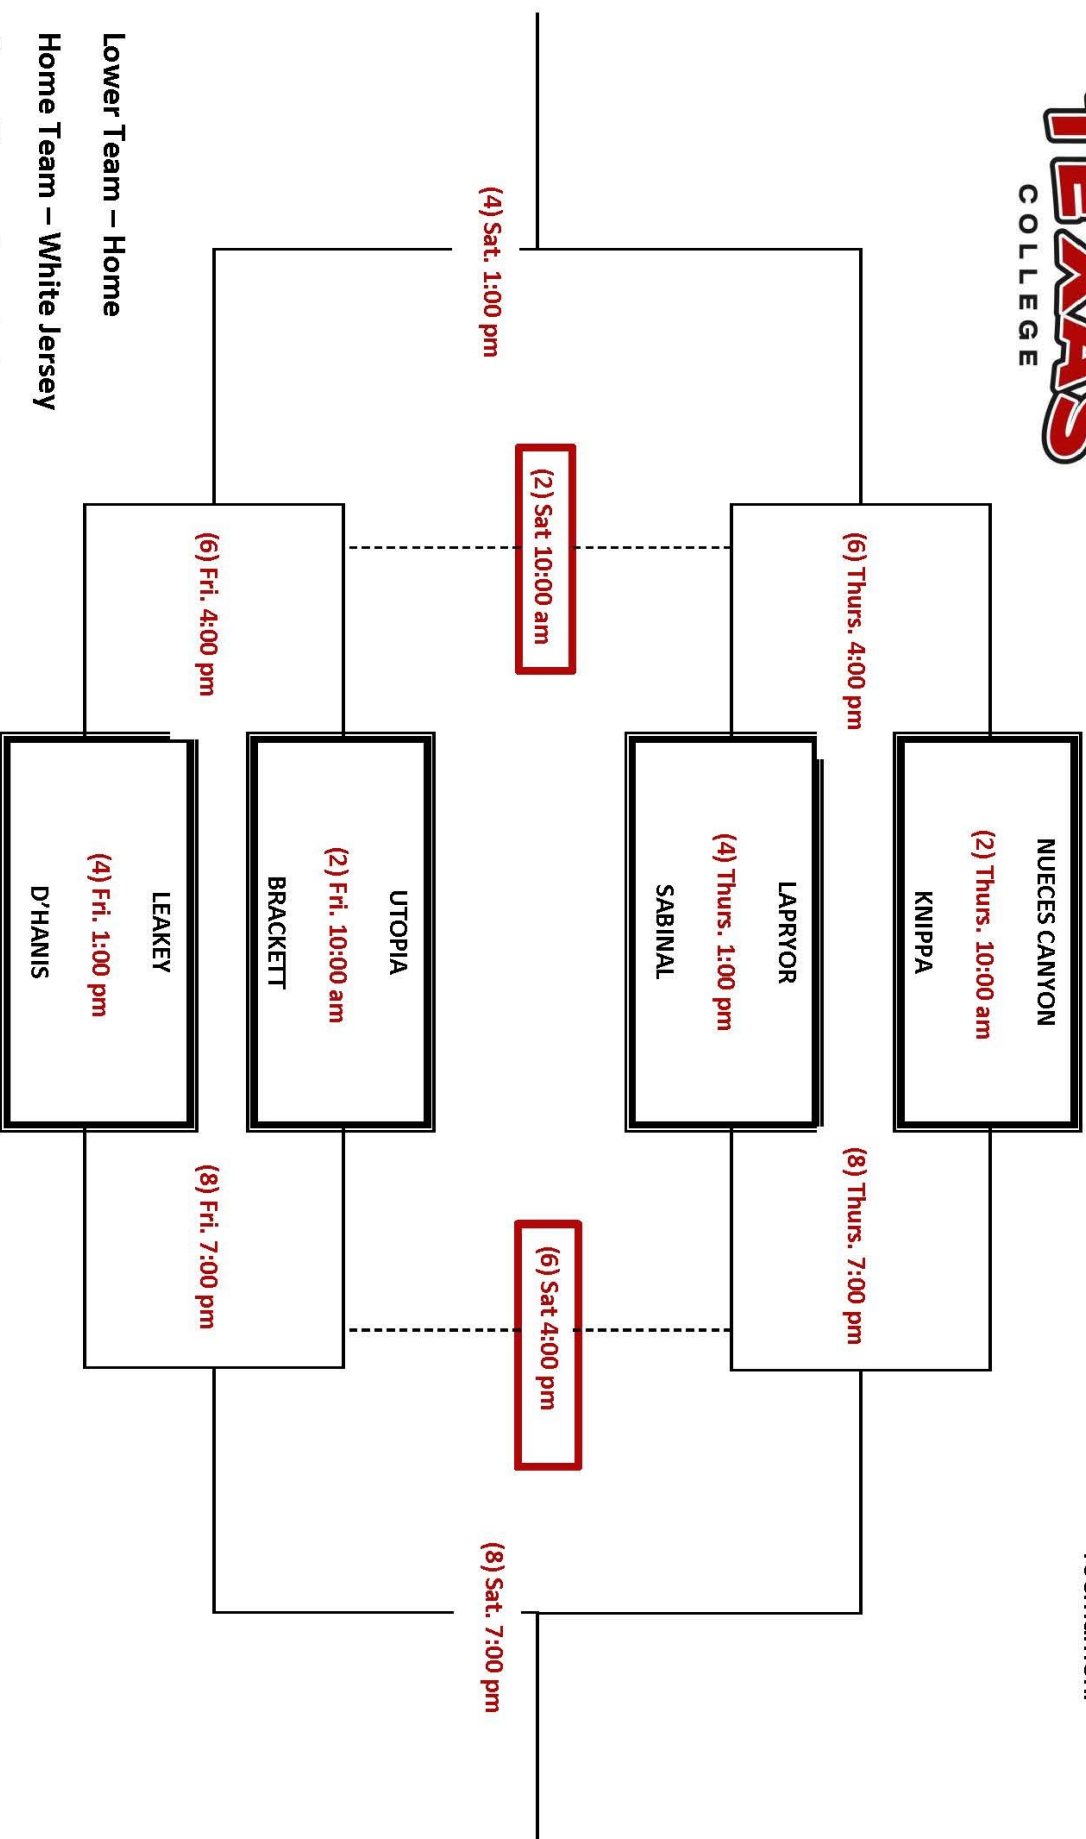

BOYS

2024 SWTX
Invitational
Tournament

Lower Team – Home

Home Team – White Jersey

Home Team – Dress in Gym

Visiting Team – Dress Upstairs