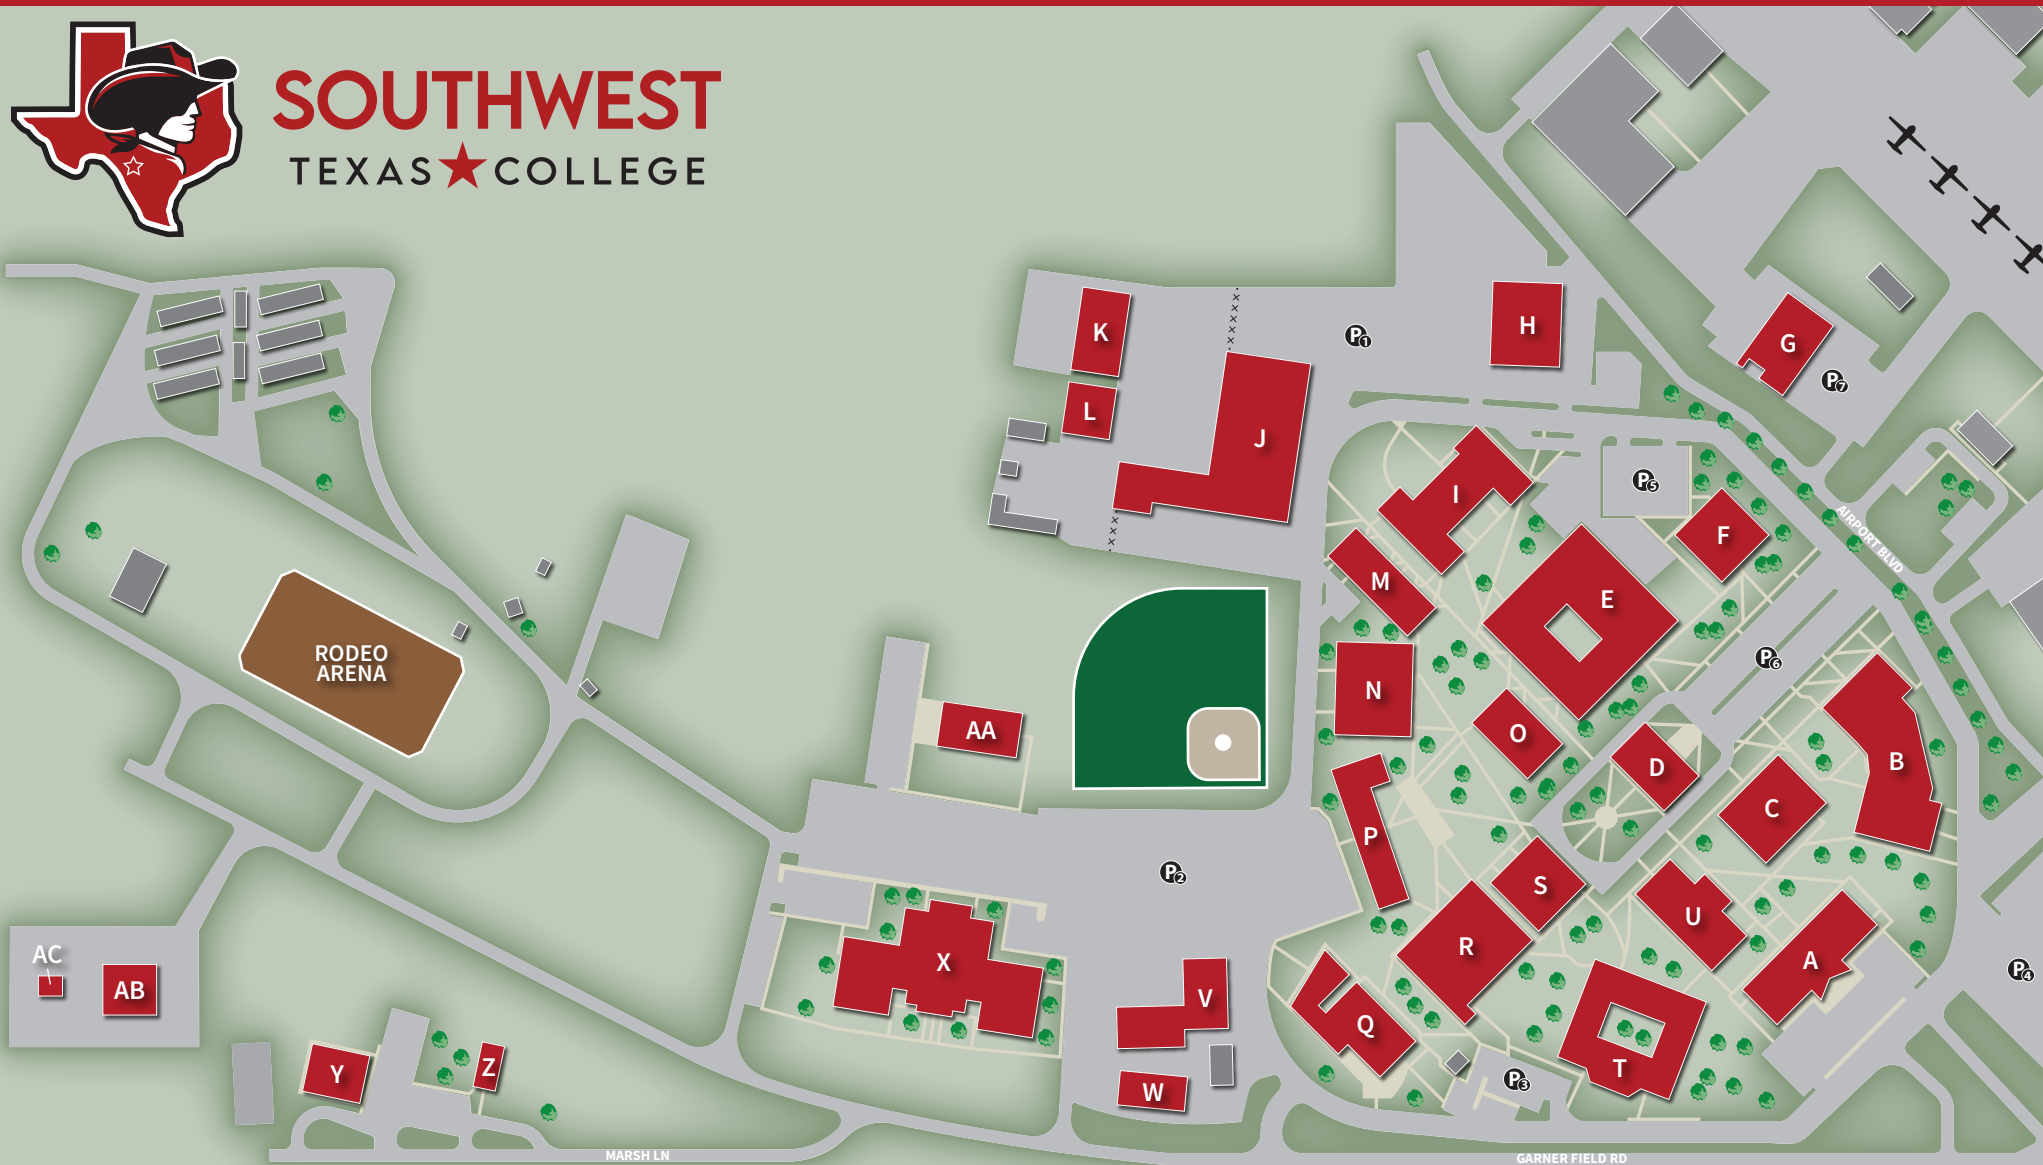

UVALDE CAMPUS MAP

Southwest Texas College
2401 Garner Field Rd, Uvalde, TX

SOUTHWEST
TEXAS ★ COLLEGE

DIRECTORY	A Rodolfo Flores, Student Services	G Aviation	M Richarz Building	S Student Success Center / Trio	Y Power Kirchner Daycare
	B Hubbard Hall, Dorms	H Witt Building, Allied Health	N Garner Science Building	T Tate, Auditorium / Classrooms	Z Infant Daycare
	C Will C. Library	I Wagner, IT / SIR / Classrooms	O W.C. Anderson Building	U Espinosa, Cosmetology	AA Law Enforcement Academy
	D Joe Richarz Admin Building	J R. K. Miller	P Kincaid Building / Wildlife	V Welding / Diesel Mechanical	AB Warehouse
	E Mathews Student Center	K Maintenance Facility	Q Memorial / Pool / Arts	W Carpentry	AC Power Lines
	F Garner Hall	L Transportation Building	R La Forge Hall / Gymnasium	X Briscoe Building	