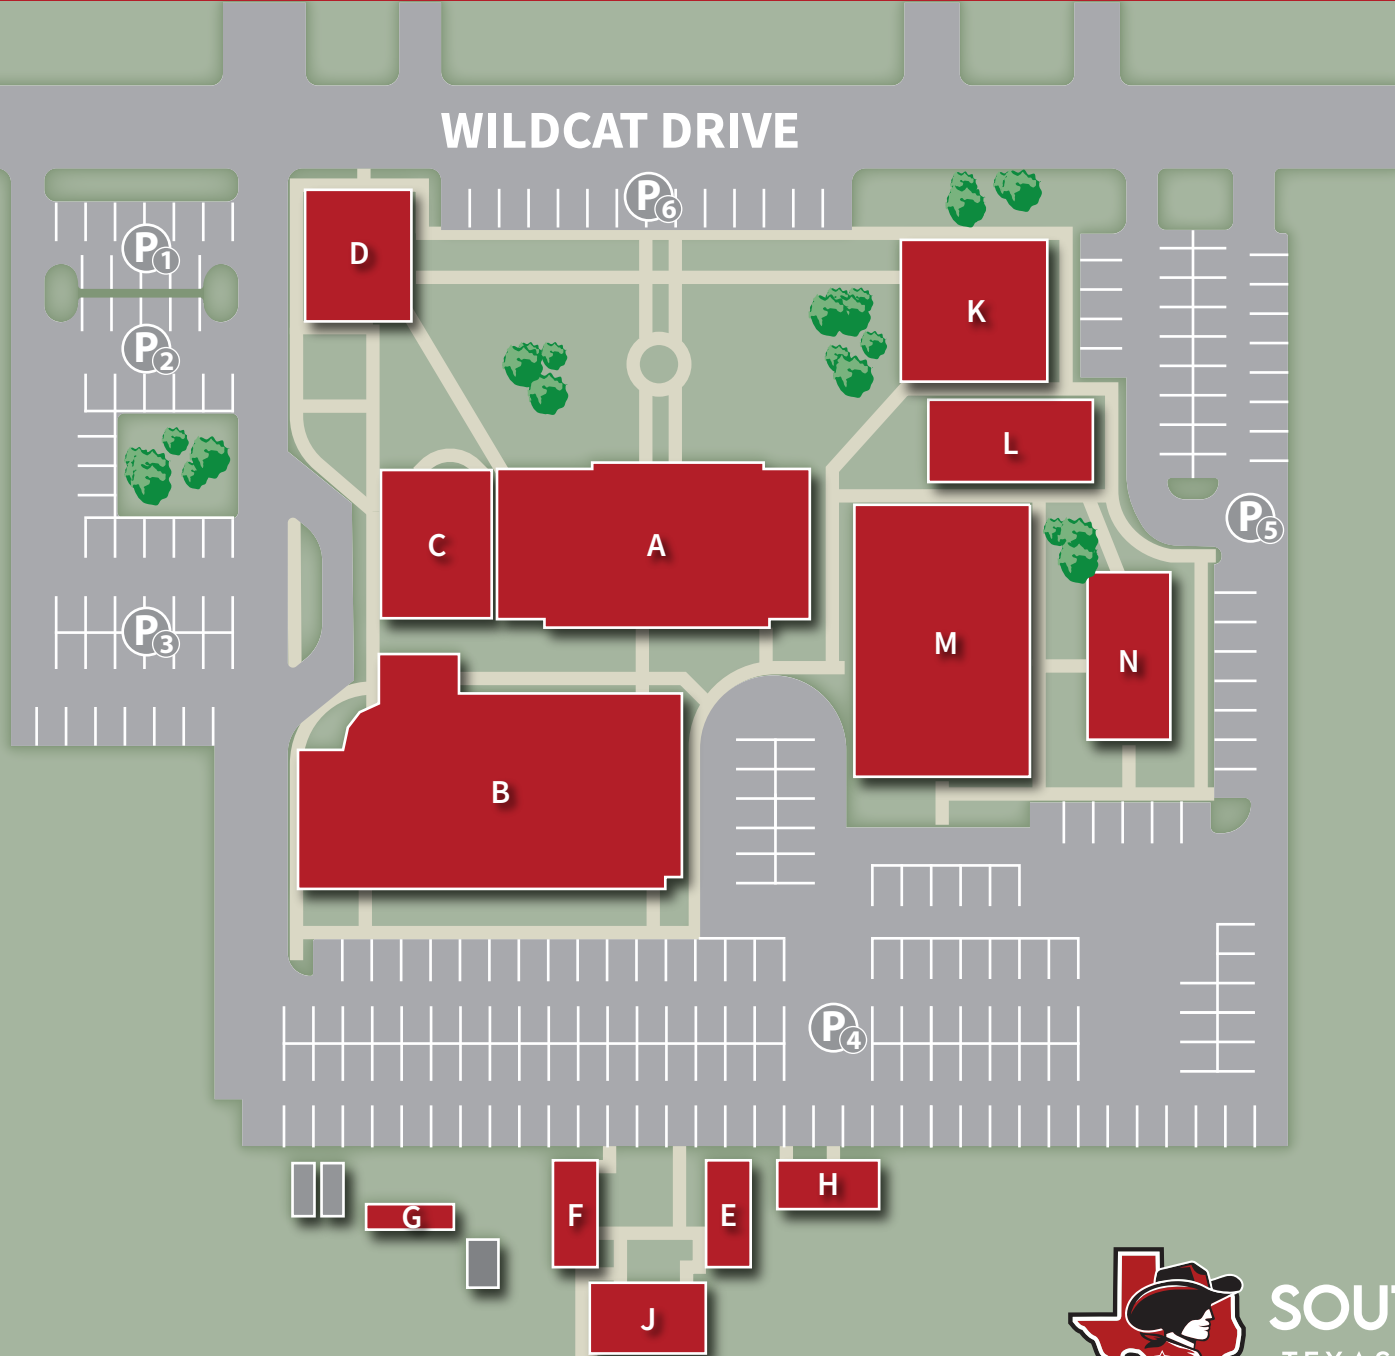

## DIRECTORY

- (A)** Student Success Center, Bookstore, Classrooms

---

- (B)** Classrooms, Labs  
Library, Nursing Labs, Offices

---

- (C)** Charles and Polly Chandler Student Service Building

---

- (D)** IT/Smartboard Office Suite, Lab

---

- (J)** Student Union Building

---

- (K)** Transfer Center, Recruiting Center, VIDA Services

---

- (L)** Sul Ross Building: Student Labs, Classrooms

---

- (M)** SWTX Auditorium, SWTX Classrooms, Sul Ross Classrooms

---

- (N)** Sul Ross Faculty Building

**SOUTHWEST**  
TEXAS COLLEGE