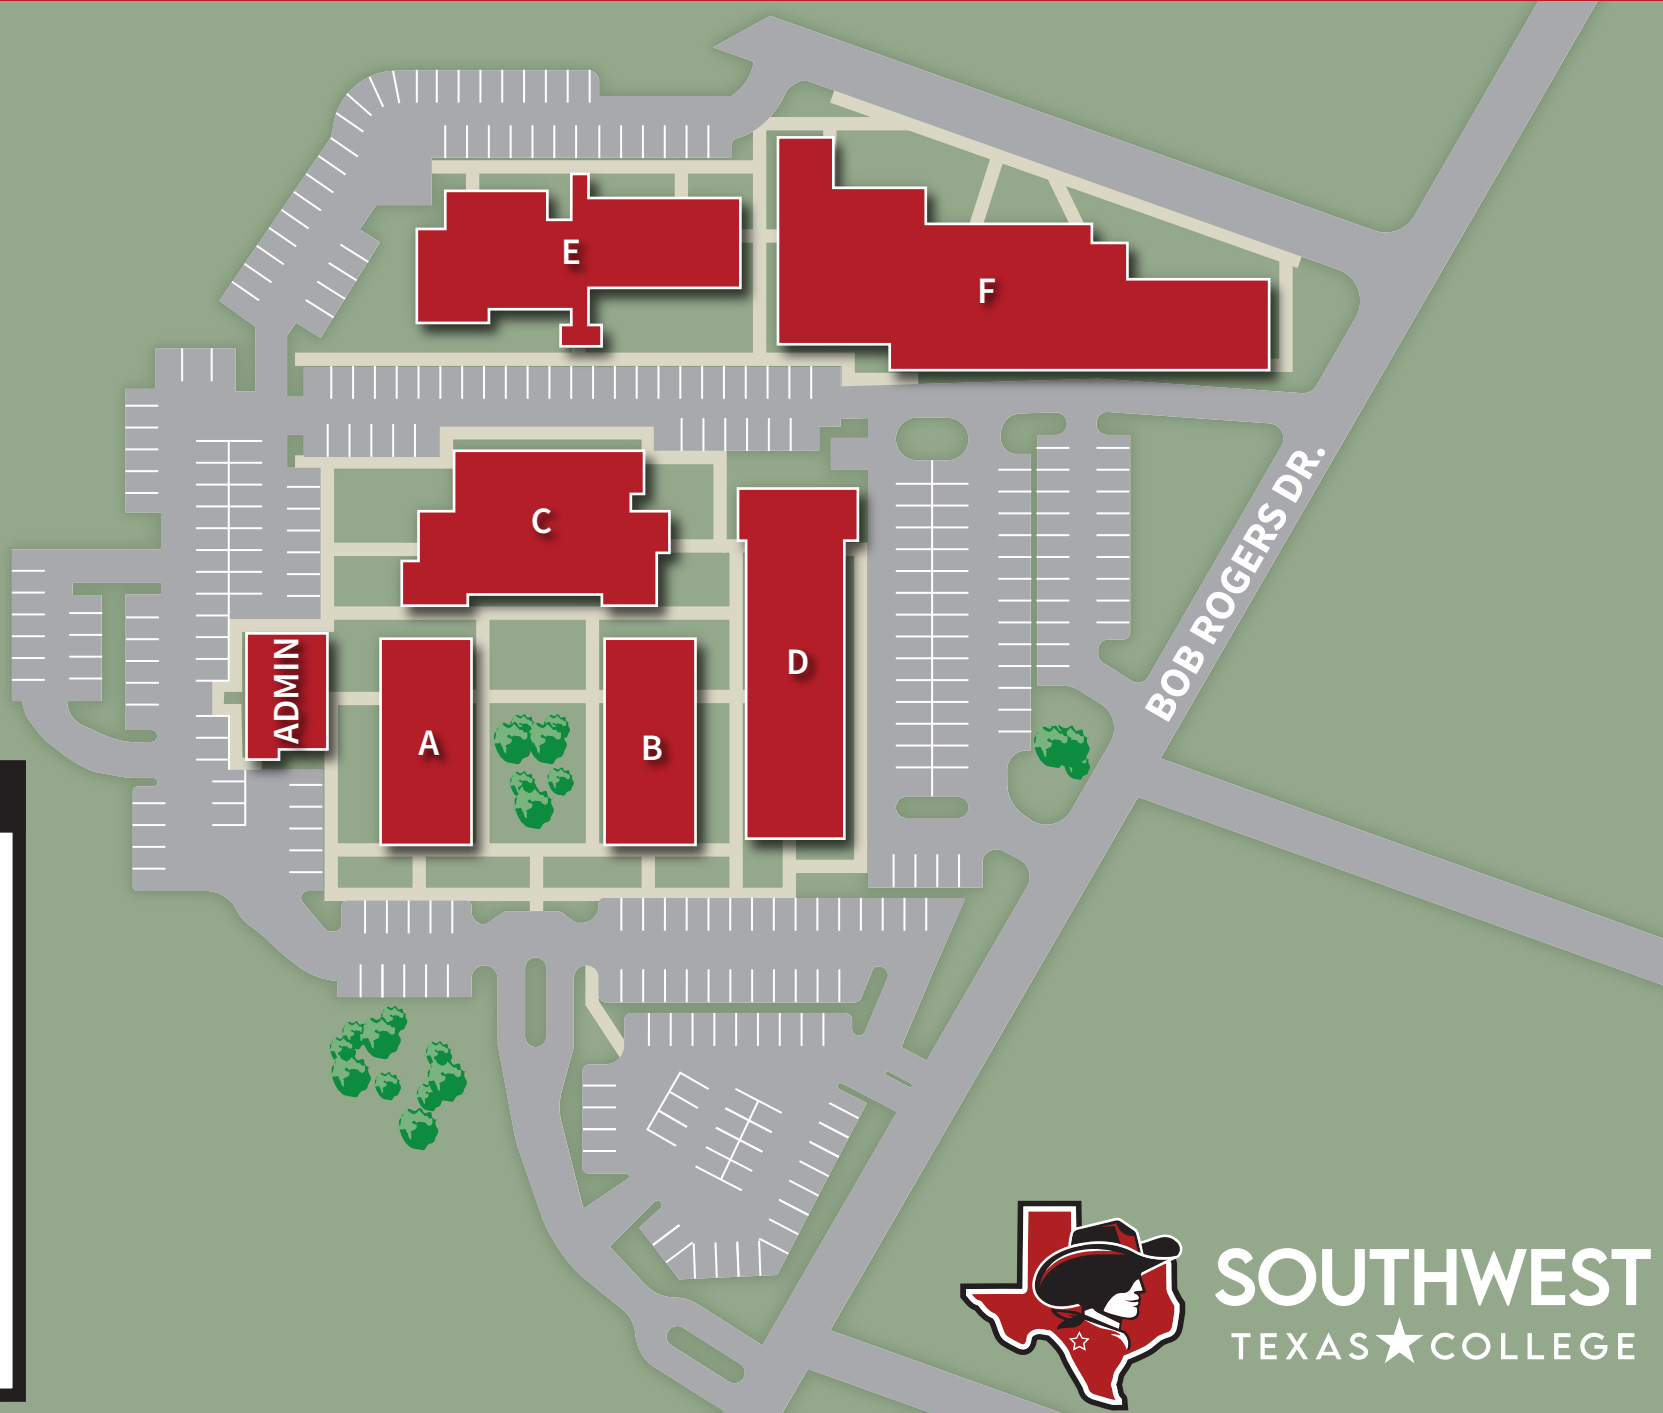

# EAGLE PASS MAIN CAMPUS MAP

Southwest Texas College  
3101 Bob Rogers Drive, Eagle Pass, TX

## DIRECTORY

- ADMIN** Student Services
- A** Bermea Building
- B** Sul Ross
- C** Student Success Center
- D** Sul Ross
- E** Allied Health, Classrooms
- F** IT, Classrooms, Library, Cafe

**SOUTHWEST**  
TEXAS ★ COLLEGE